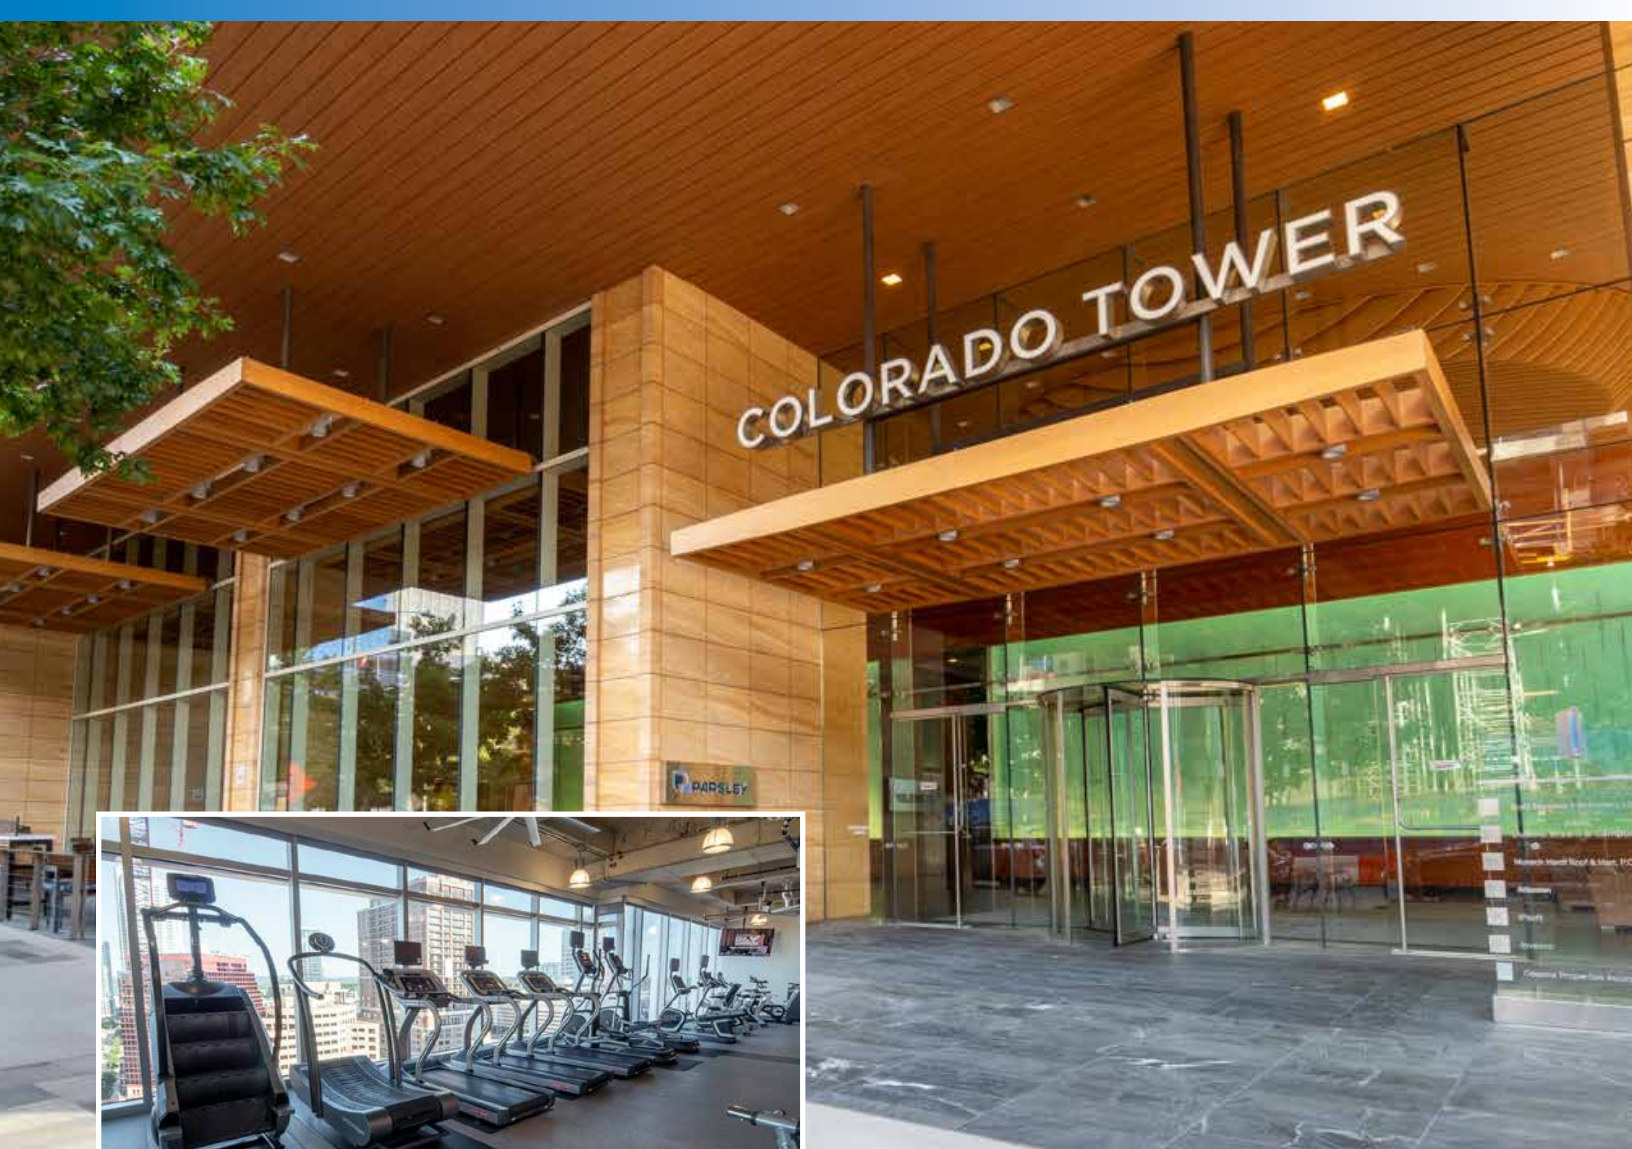

## BUILDING OVERVIEW

- 373,334 SF Class A office building
- Opened in 2015
- 2 restaurants onsite
- State-of-the-art fitness center
- Spa-like locker rooms with showers and towel service
- Building conference facilities for up to 60 attendees
- Onsite management
- 24/7 security