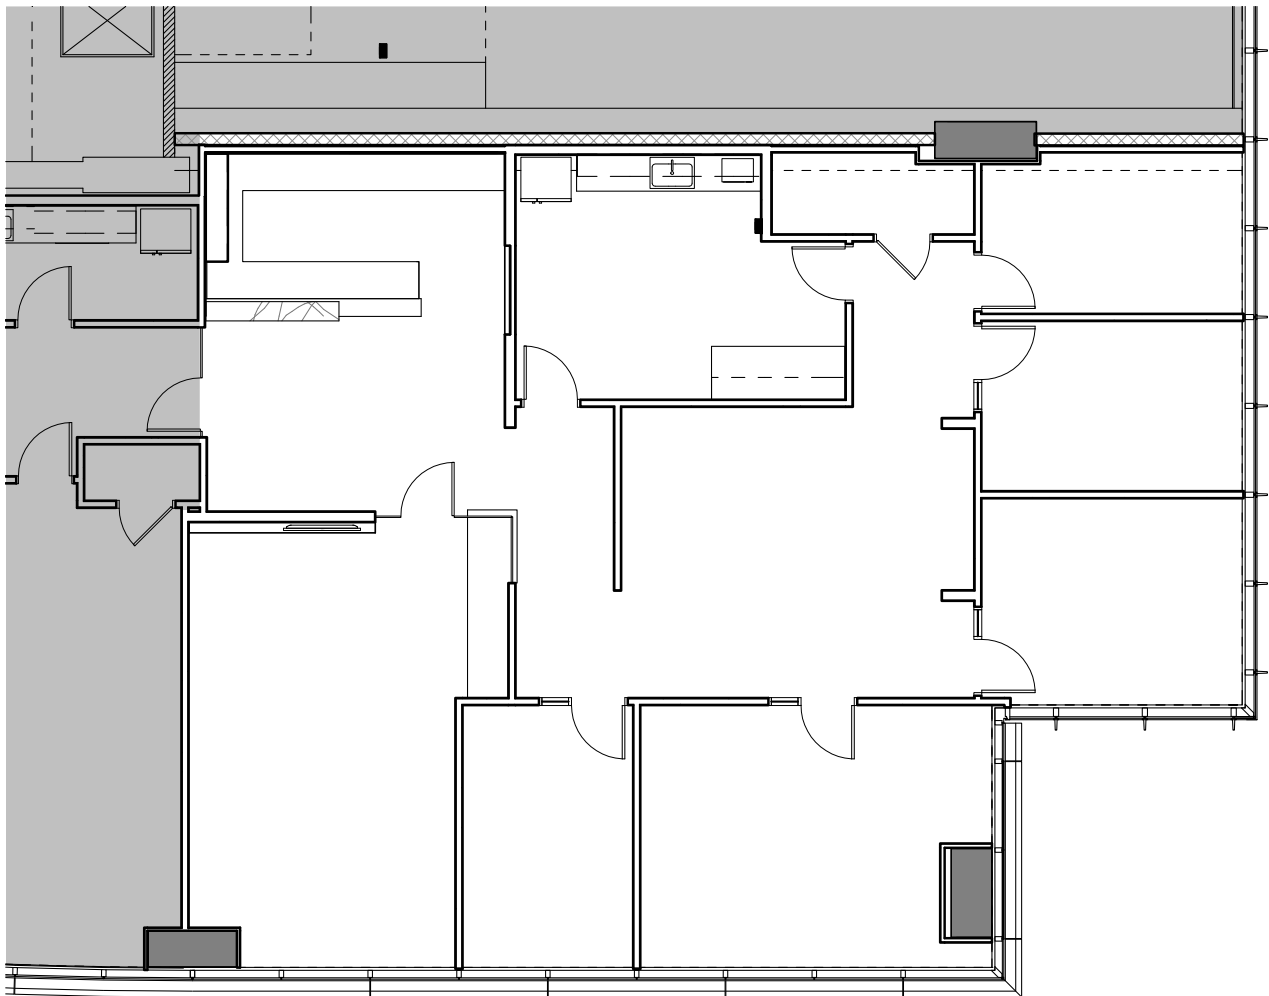

COLORADO  
TOWER

3,165 RSF

of Office Space Available

RACHEL COULTER  
512.225.1733  
rachel.coulter@am.jll.com

TRAVIS ROGERS  
512.225.2718  
travis.rogers@am.jll.com

## BUILDING OVERVIEW

- 373,334 SF Class A office building
- Opened in 2015
- 2 restaurants onsite
- State-of-the-art fitness center
- Spa-like locker rooms with showers and towel service
- Building conference facilities for up to 60 attendees
- Onsite management
- 24/7 security

COLORADO  
TOWER

SUITE 1500  
3,165 SF  
AVAILABLE 5/1/2020

**RACHEL COULTER**  
512.225.1733  
rachel.coulter@am.jll.com

**TRAVIS ROGERS**  
512.225.2718  
travis.rogers@am.jll.com